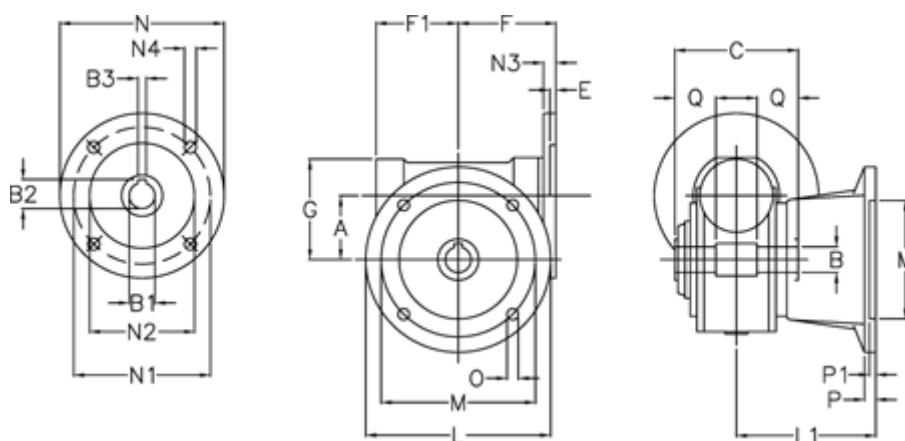

Data Sheet

Article number: 390204903662710
Description: Worm gear
VF 49-FA2-36-71B5

Measures

A = 49.5	F1 = 63	N2 = 110
B = 25 H7	G = 80	N3 = 10.5
B1 E7 = 14	L = 125	N4 = 9.5
B2 = 16.3	L1 = 115	O = 10.5
B3 H9 = 5	M = 90	P = 12
C = 82	M1 = 70	P1 = 10
E = 3	N = 160	Q = 22.5
F = 70	N1 = 130	